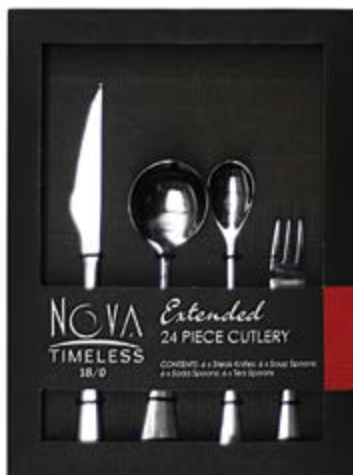

## NOVA ESSENCE 18/0 ★★★★★

STEAK KNIFE : NESK  
TABLE KNIFE : NETK  
DESSERT KNIFE : NEDK  
FISH KNIFE : NEFK

TABLE FORK : NETF  
DESSERT FORK : NEDF  
FISH FORK : NEFF  
CAKE FORK : NECF

DESSERT SPOON : NEDS  
SOUP SPOON : NESS  
SODA SPOON : NESO  
TEA SPOON : NETS  
COFFEE SPOON : NECS

## NOVA 24 PIECE CUTLERY SETS (TABLE KNIFE X6; TABLE FORK X6; DESSERT SPOON X6; TEA SPOON X6)

**TIMELESS ESSENTIAL**  
NTCB24

**VISION ESSENTIAL**  
NVCB24

**ESSENCE ESSENTIAL**  
NECB24

## NOVA 24 PIECE CUTLERY SETS (STEAK KNIFE X6; SOUP SPOON X6; SODA SPOON X6; CAKE FORK X6)

**TIMELESS EXTENDED**  
NT34363

**VISION EXTENDED**  
NV34356

**ESSENCE EXTENDED**  
NE34370

NOVA ELOFF ★★☆☆☆

TABLE KNIFE : NEFTK  
DESSERT KNIFE : NEFDK